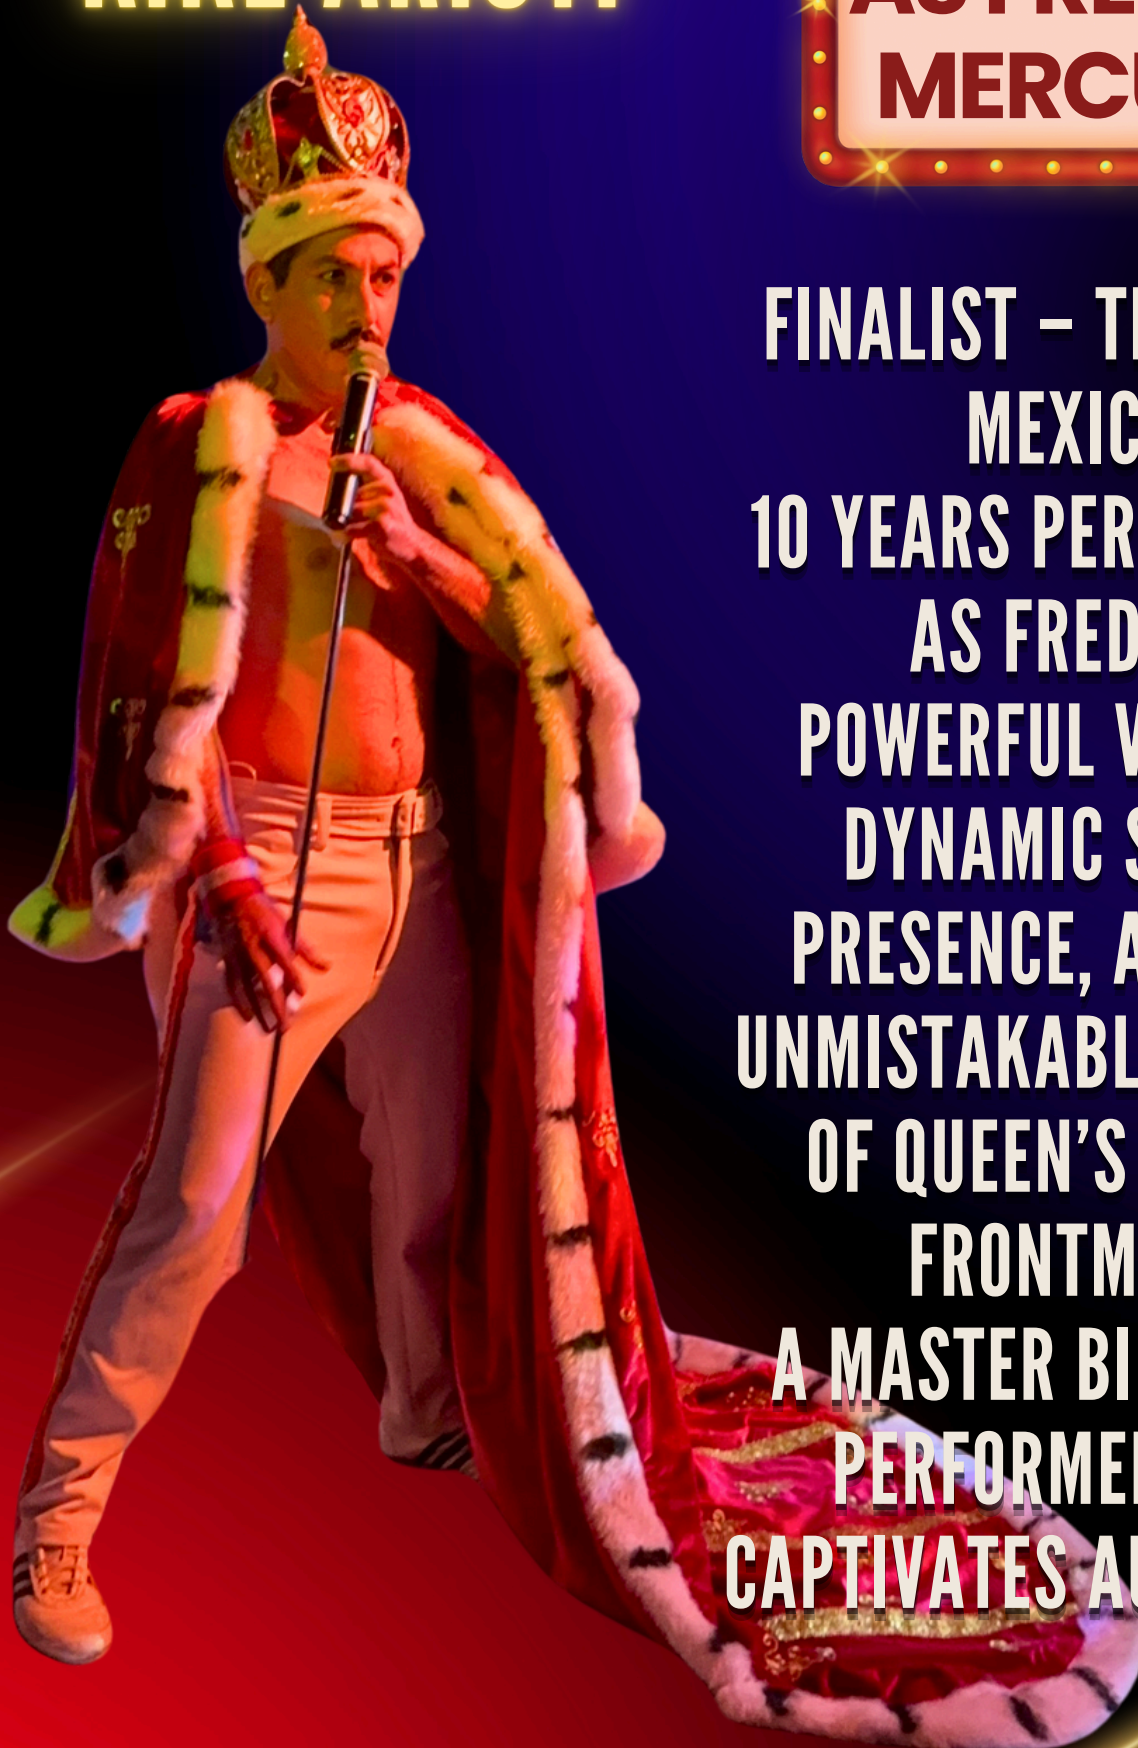

AND MANY MORE...

👑 *Crazy Little Thing Called Love*

BAND MEMBERS

KIKE ARISTI

**AS FREDDIE
MERCURY**

**FINALIST – THE VOICE
MEXICO
10 YEARS PERFORMING
AS FREDDIE
POWERFUL VOCALS,
DYNAMIC STAGE
PRESENCE, AND THE
UNMISTAKABLE ENERGY
OF QUEEN’S ICONIC
FRONTMAN.
A MASTER BILINGUAL
PERFORMER WHO
CAPTIVATES AUDIENCES.**